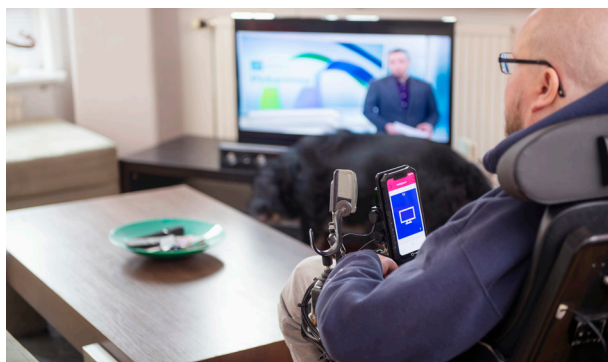

A COMPLETE SOLUTION

GEWA One is a remote control with telephone function, which gives the user the opportunity to call and text. You can customize how pages and buttons should look and have the opportunity to add speed dials to contacts for quicker access.

CONTROL IT YOUR WAY

You only need to tap the screen lightly to activate a button. You can utilise larger buttons for a larger target area, instead of having to navigate the remote with an external control switch.

EASY TO SEE, HEAR AND UNDERSTAND

Symbols, different colours and recorded speech on the buttons can be programmed for easier navigation and choose the number of buttons that a page should display.

SMART TECHNOLOGY

GEWA One can record signals from a TV's IR remote control. GEWA One can also transmit signals to a GEWA bed receiver for bed control and coded signals for a front door or external window. Insert a SIM card for calling and texting with loved ones.

SUPPORT AND SECURITY

When a technician is going to customize GEWA One for a user, this is done smoothly in our myAbilia web portal. Within myAbilia there is a backup copy of the users remote control setup making some support functions accessed remotely without the need for an engineer to visit.

EASY TO HANDLE

Accessories such as a holder specially designed for the GEWA One allow you to see and manage the remote control from both wheelchair and bed.

COMES WITH

- Mobile unit, restricted to GEWA One
- GEWA Multibox
- GEWA smart cable (Mobile unit-Multibox)
- Charger GEWA One
- USB-cable USB-C to USB-A
- User manual
- Voucher with license key

TECHNICAL INFORMATION GEWA ONE 4616301

MOBILE UNIT		MULTIBOX		ACCESSORIES	ART NR
Screen size	6.6"	Size	108 x 67 x 22 mm	Holder	461198
Size	174.45 x 81.8 x 13.6 mm	Weight	153 g	Mini-arm	451030
Weight	310 g	Connections:	3.5 mm, Micro-USB	Universal arm	621966
OS	Android 12	Control signals:	IR, Radio		

GEWA One is a medical device intended for indoor use.